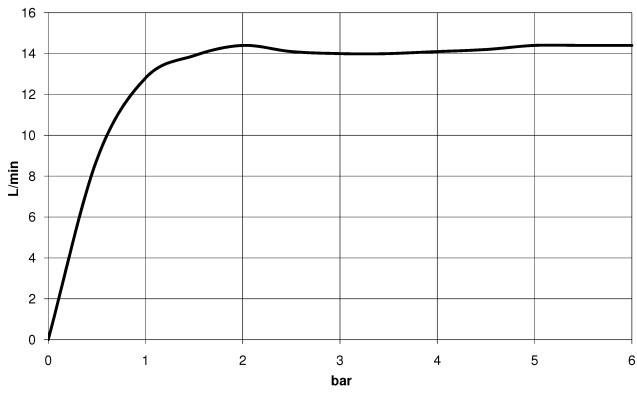

Intrinsic protection against back flow.

NOTE: The handles must be ordered separately from the fittings!

MADISON Showerpipe with shower thermostat - Platinum

MADISON

ST 050 304 6360

ST 050 304 6360

Flow rate chart