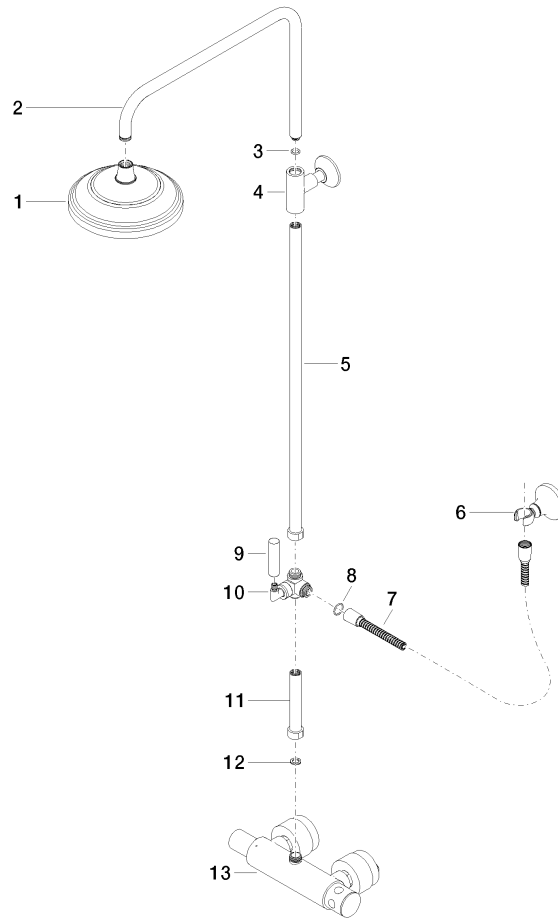

ST 050 304 6360

- shower with fixed riser projection 420mm
- rain shower Ø 200 mm
- rain shower with anti-scale system
- max. rainshower flow 14 l/min
- Function from: 8 l/min
- rotary diverter for fixed-riser shower/hand shower
- height of fittings up to rain shower (bottom edge) 985mm
- height of fittings up to top edge of elbow 1160mm
- two-part push-on rosette Ø 65 mm
- rosette for shower holder Ø 65mm
- rosette for wall mounting Ø 60mm
- gauge 150 mm - 13 mm
- metal shower hose 1250mm with integrated anti-twist protection
- 1/2" connection
- Pipe diameter 20 mm

Intrinsic protection against back flow.

NOTE: The handles must be ordered separately from the fittings!

MADISON Showerpipe with shower thermostat - Platinum

MADISON

ST 050 304 6360

ST 050 304 6360

Flow rate chart

Certificates

LGA_38665.

ST 050 304 6360

Parts for other finishes can be found here: [Chrome](#)

Spare parts list

No.	Item Number	Name	Quantity used	Delivery time
1	04 12 05 038 01-08	shower	1	60
2	04 28 22 101 20-08	spout	1	40
3	90 14 10 011 00 90	seal	1	2
4	90 17 11 037 01-08	holder	1	-
Spare part can no longer be ordered, please order the replacement item				
5	90 28 22 104 00-08	pipe	1	-
Spare part can no longer be ordered, please order the replacement item				
6	90 17 09 045 01-08	diverter	1	40
7	09 30 30 064-08	screw	1	40
8	09 18 20 011-08	base	1	40
9	09 28 22 013 90	pipe	1	2
10	11 170 370-08	MADISON Lever insert - Platinum	1	40
11	09 30 30 062-08	screw	1	40
12	09 14 10 122 90	seal	1	2
13	28 104 970-08	Metal shower hose 1/2" x 1/2" x 1250 mm - Platinum	1	40
14	28 050 410-08	holder	1	60
15	90 28 22 103 00-08	pipe	1	-
Spare part can no longer be ordered, please order the replacement item				
16	90 14 20 002 00 90	seal	1	2
17	04 17 01 044 01-08	fitting	1	40