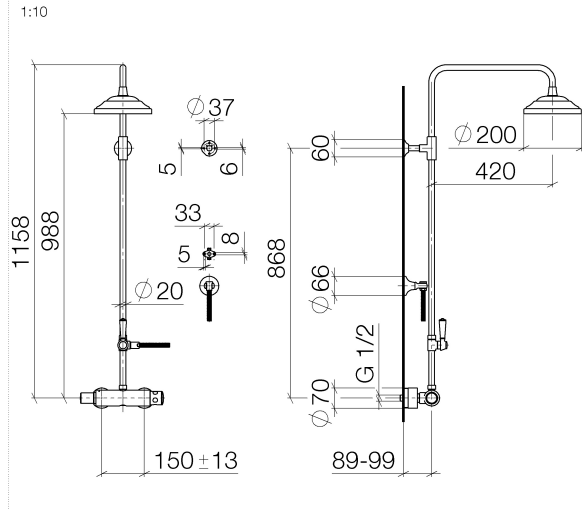

ST 050 304 6360

- shower with fixed riser projection 420mm
- Rain shower: PURE RAIN, max. flow rate 14 l/min (at 3 bar)
- Function from: 8 l/min
- rain shower Ø 200 mm
- rain shower with anti-scale system
- Hand shower: Three or five settings: COMPACT RAIN, COMPACT SOFT FLOW, COMPACT AQUAPRESSURE FLOW, max. flow rate 9 l/min (at 3 bar)
- spray head Ø 95mm
- rotary diverter for fixed-riser shower/hand shower
- height of fittings up to rain shower (bottom edge) 985mm
- height of fittings up to top edge of elbow 1160mm
- two-part push-on rosette Ø 65 mm
- rosette for shower holder Ø 65mm
- rosette for wall mounting Ø 60mm
- gauge 150 mm - 13 mm
- metal shower hose 1250mm with integrated anti-twist protection
- 1/2" connection
- Pipe diameter 20 mm

ST 050 304 6360

- shower with fixed riser projection 420mm
- rain shower Ø 200 mm
- rain shower with anti-scale system
- max. rainshower flow 14 l/min
- Function from: 8 l/min
- rotary diverter for fixed-riser shower/hand shower
- height of fittings up to rain shower (bottom edge) 985mm
- height of fittings up to top edge of elbow 1160mm
- two-part push-on rosette Ø 65 mm
- rosette for shower holder Ø 65mm
- rosette for wall mounting Ø 60mm
- gauge 150 mm - 13 mm
- metal shower hose 1250mm with integrated anti-twist protection
- 1/2" connection
- Pipe diameter 20 mm

Intrinsic protection against back flow.

NOTE: The handles must be ordered separately from the fittings!

MADISON Showerpipe with shower thermostat - Platinum

MADISON

ST 050 304 6360

ST 050 304 6360

Flow rate chart