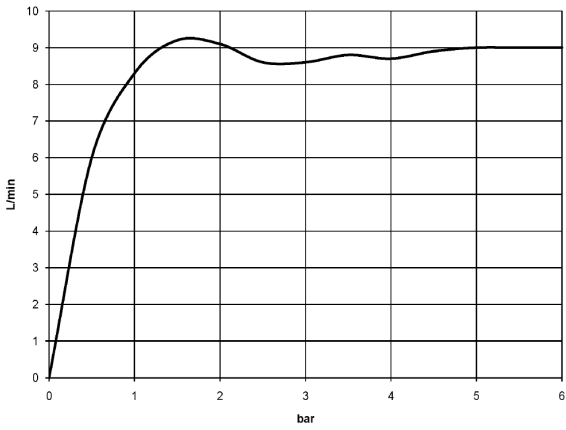

MADISON Showerpipe with shower thermostat - Platinum

MADISON

ST 050 304 6360

ST 050 304 6360

mm [inches]

Flow rate chart

Certificates

LGA_18610.