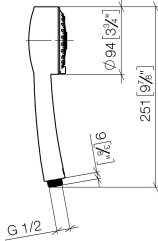

ST 050 304 6360

- shower with fixed riser projection 420mm
- Rain shower: PURE RAIN, max. flow rate 14 l/min (at 3 bar)
- Function from: 8 l/min
- rain shower Ø 200 mm
- rain shower with anti-scale system
- Hand shower: Three or five settings: COMPACT RAIN, COMPACT SOFT FLOW, COMPACT AQUAPRESSURE FLOW, max. flow rate 9 l/min (at 3 bar)
- spray head Ø 95mm
- rotary diverter for fixed-riser shower/hand shower
- height of fittings up to rain shower (bottom edge) 985mm
- height of fittings up to top edge of elbow 1160mm
- two-part push-on rosette Ø 65 mm
- rosette for shower holder Ø 65mm
- rosette for wall mounting Ø 60mm
- gauge 150 mm - 13 mm
- metal shower hose 1250mm with integrated anti-twist protection
- 1/2" connection
- Pipe diameter 20 mm

MADISON Showerpipe with shower thermostat - Platinum

MADISON

ST 050 304 6360

ST 050 304 6360

mm [inches]

Flow rate chart

Certificates

LGA_18610.

ST 050 304 6360

- shower with fixed riser projection 420mm
- rain shower Ø 200 mm
- rain shower with anti-scale system
- max. rainshower flow 14 l/min
- Function from: 8 l/min
- rotary diverter for fixed-riser shower/hand shower
- height of fittings up to rain shower (bottom edge) 985mm
- height of fittings up to top edge of elbow 1160mm
- two-part push-on rosette Ø 65 mm
- rosette for shower holder Ø 65mm
- rosette for wall mounting Ø 60mm
- gauge 150 mm - 13 mm
- metal shower hose 1250mm with integrated anti-twist protection
- 1/2" connection
- Pipe diameter 20 mm