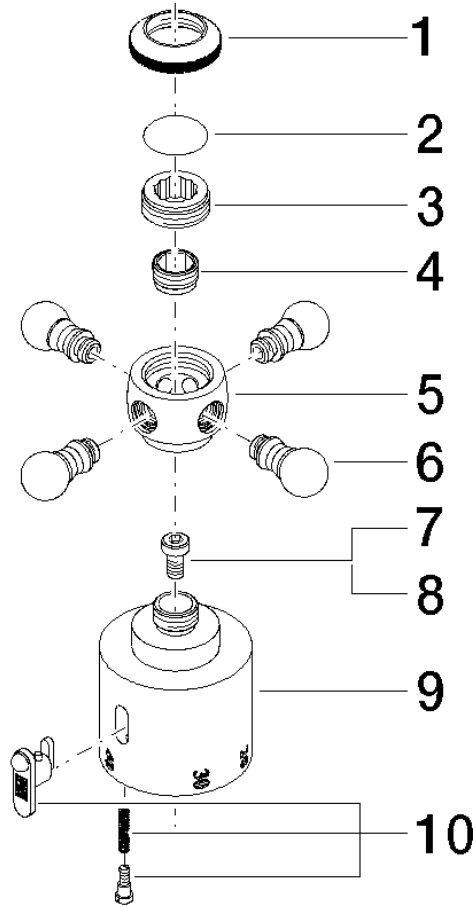

ST 050 304 6360

- shower with fixed riser projection 420mm
- Rain shower: PURE RAIN, max. flow rate 14 l/min (at 3 bar)
- Function from: 8 l/min
- rain shower Ø 200 mm
- rain shower with anti-scale system
- Hand shower: Three or five settings: COMPACT RAIN, COMPACT SOFT FLOW, COMPACT AQUAPRESSURE FLOW, max. flow rate 9 l/min (at 3 bar)
- spray head Ø 95mm
- rotary diverter for fixed-riser shower/hand shower
- height of fittings up to rain shower (bottom edge) 985mm
- height of fittings up to top edge of elbow 1160mm
- two-part push-on rosette Ø 65 mm
- rosette for shower holder Ø 65mm
- rosette for wall mounting Ø 60mm
- gauge 150 mm - 13 mm
- metal shower hose 1250mm with integrated anti-twist protection
- 1/2" connection
- Pipe diameter 20 mm

Parts for other finishes can be found here: [Chrome](#)

Spare parts list

No.	Item Number	Name	Quantity used	Delivery time
1	09 20 36 005-08	handle	1	40
2	09 26 01 016 90	accessories	1	2
3	09 20 83 006 90	handle	1	2
4	09 24 03 119 90	nipple	1	2
6	09 20 36 004-08	handle	4	40
7	90 30 30 027 00 90	screw	1	2
8	09 30 33 004 90	screw	1	2
10	90 21 33 020 00 90	handle	1	2

ST 050 304 6360

- Three settings: COMPACT RAIN, COMPACT SOFT FLOW, COMPACT AQUAPRESSURE FLOW, max. flow rate 9 l/min (at 3 bar)
- with anti-scale system
- spray head Ø 95mm
- 1/2" connection

Intrinsic protection against back flow.

ST 050 304 6360

- shower with fixed riser projection 420mm
- rain shower Ø 200 mm
- rain shower with anti-scale system
- max. rainshower flow 14 l/min
- Function from: 8 l/min
- rotary diverter for fixed-riser shower/hand shower
- height of fittings up to rain shower (bottom edge) 985mm
- height of fittings up to top edge of elbow 1160mm
- two-part push-on rosette Ø 65 mm
- rosette for shower holder Ø 65mm
- rosette for wall mounting Ø 60mm
- gauge 150 mm - 13 mm
- metal shower hose 1250mm with integrated anti-twist protection
- 1/2" connection
- Pipe diameter 20 mm